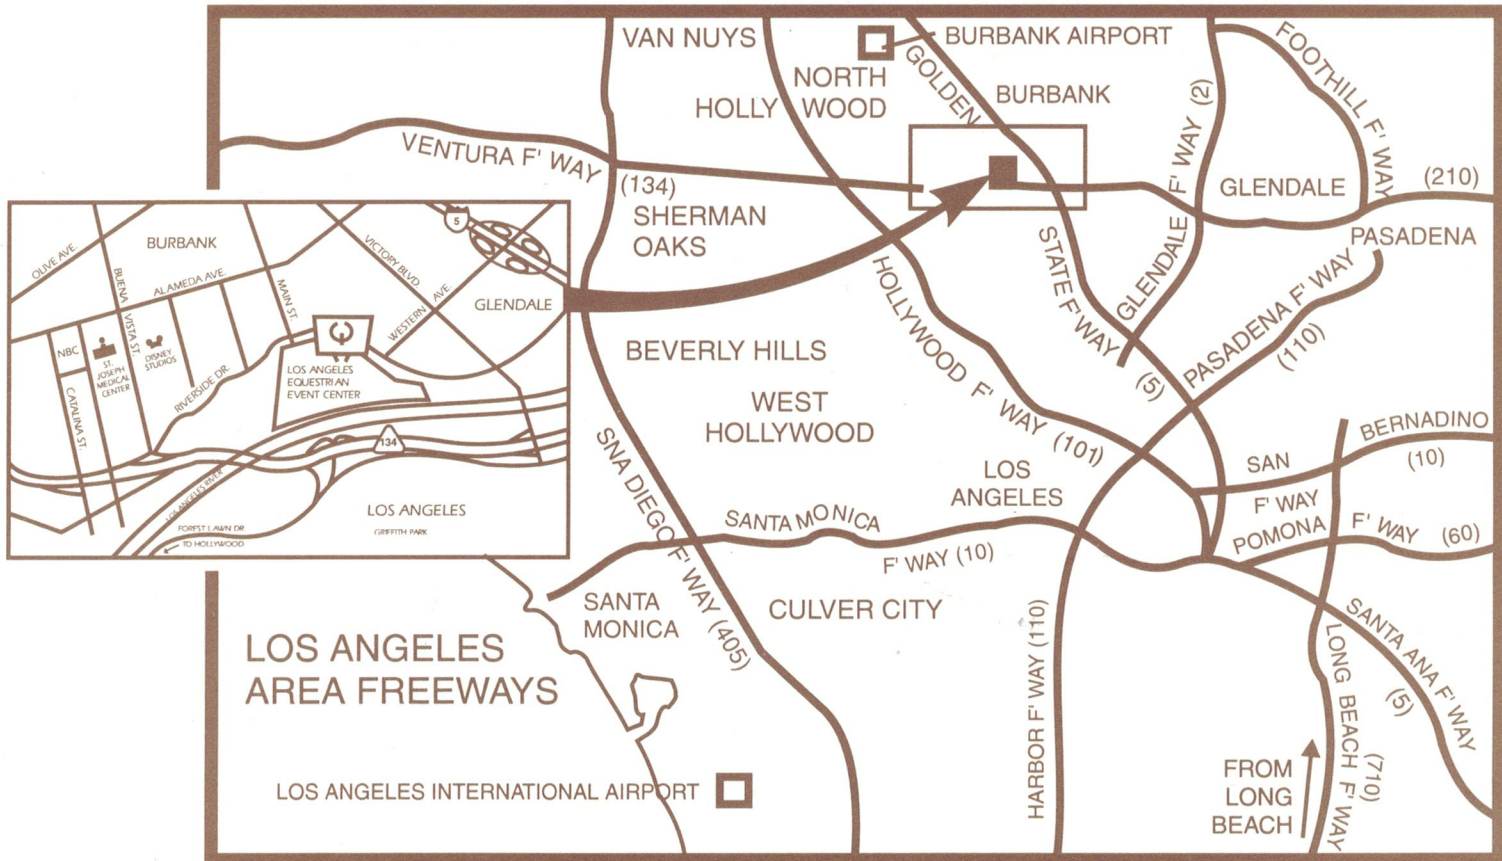

DIRECTIONS

LOS ANGELES
EQUESTRIAN
EVENT CENTER

...All Trails Lead to Griffith Park & the

LOS ANGELES EQUESTRIAN EVENT CENTER

480 Riverside Drive • Burbank, CA 91506 • (818) 840-9063

DIRECTIONS TO LAEEC

From any L.A. area freeway shown, make your way to the 5, 101, or 134 Fwys., then:

FROM 5 (GOLDEN STATE FWY.) TRAVELING NORTH: Exit at Western Ave. WEST. Take Western to Riverside Dr., turn right. Take Riverside Dr. to intersection of Main St., turn left into LAEEC.

FROM 5 TRAVELING SOUTH: Exit at Alameda Ave. WEST. Take Alameda to Main St., turn left. Take Main St. directly into LAEEC.

FROM 101 / 170 (HOLLYWOOD FWY.) NORTH: Exit at Barham, turn right, Take Barham over the hill into Burbank and turn right at Riverside Drive. Take Riverside to Main St., turn right into LAEEC.

FROM 101 / 170 SOUTH: Take the 134 Fwy. interchange, then follow the directions from 134 Fwy. traveling EAST.

FROM 134 FWY. (VENTURA FWY.) TRAVELING EAST: Exit at Buena Vista St., turn right. Make a left at the light which is Riverside Dr. Take Riverside to Main St., turn right into LAEEC.

From 134 (GLENDALE/PASADENA FWY.) TRAVELING WEST: Exit at Buena Vista St. At bottom of ramp take a right turn onto Riverside Dr. Take Riverside to Main St., turn right into LAEEC.